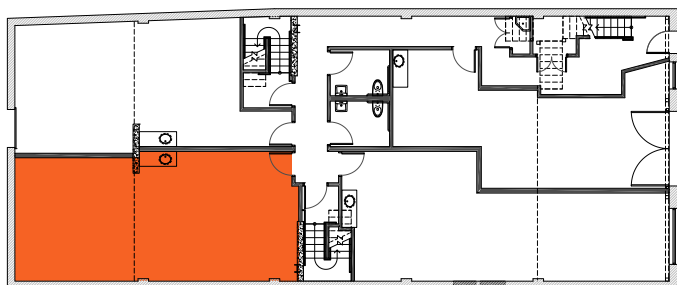

Unit #103

UPPER LEVEL

LOWER LEVEL

Unit Features:

- Exposed brick walls
- 18' ceilings in rear of unit
- Large skylight
- Large rear window

550 Sq.Ft.

224 Eleventh Street  
San Francisco, CA 94103

Unit #104

UPPER LEVEL

LOWER LEVEL

Unit Features:

- Exposed brick walls
- 18' ceilings in rear of unit
- Large skylight

639 Sq.Ft.

224 Eleventh Street  
San Francisco, CA 94103

Unit #106

Unit Features: