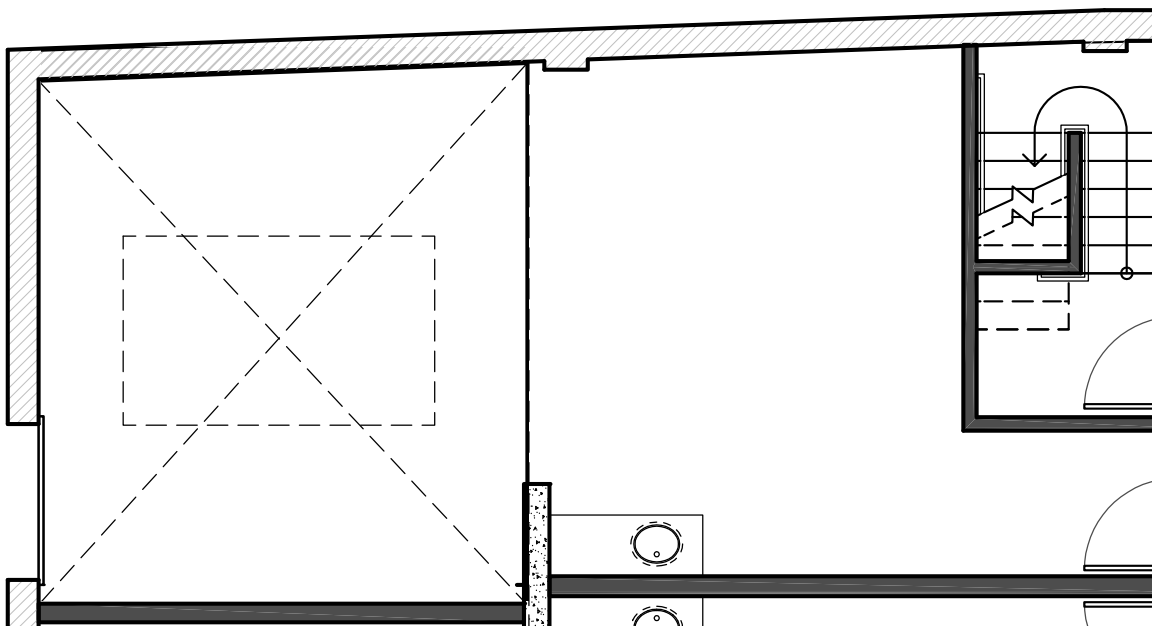

224 Eleventh Street  
San Francisco, CA 94103

Unit #101

UPPER LEVEL

LOWER LEVEL

Unit Features:

- Exposed brick wall
- Double loading doors facing 11th Street
- Original steel window facing 11th Street

489 Sq.Ft.

224 Eleventh Street  
San Francisco, CA 94103

Unit #102

UPPER LEVEL

LOWER LEVEL

Unit Features:

- Exposed brick walls
- Original steel window facing 11th Street

606 Sq.Ft.

224 Eleventh Street  
San Francisco, CA 94103

Unit #103

UPPER LEVEL

LOWER LEVEL

Unit Features:

- Exposed brick walls
- 18' ceilings in rear of unit
- Large skylight
- Large rear window

550 Sq.Ft.

224 Eleventh Street  
San Francisco, CA 94103

Unit #104