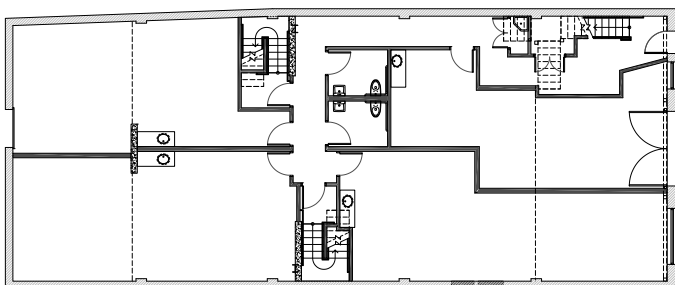

LOWER LEVEL

224 Eleventh Street  
San Francisco, CA 94103

Unit #203

Unit Features:

- Exposed brick wall
- Exposed redwood truss & ceilings
- Large skylight

447 Sq.Ft.

UPPER LEVEL

LOWER LEVEL