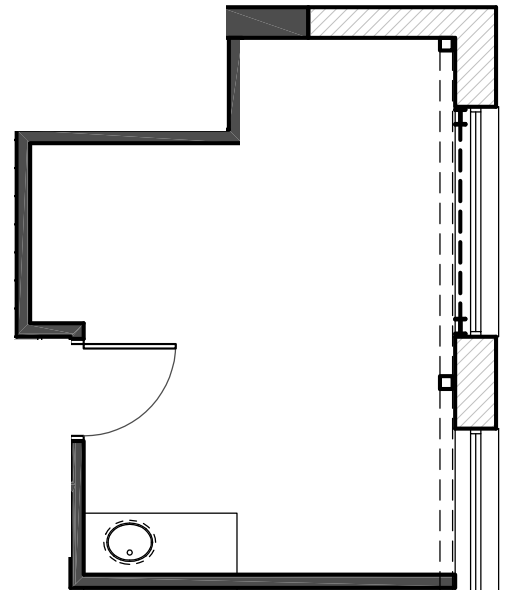

762 Sq.Ft.

UPPER LEVEL

LOWER LEVEL

224 Eleventh Street  
San Francisco, CA 94103

Unit #201

Unit Features:

- Exposed brick walls
- Exposed redwood ceilings
- Large steel windows facing 11th Street

205 Sq.Ft.