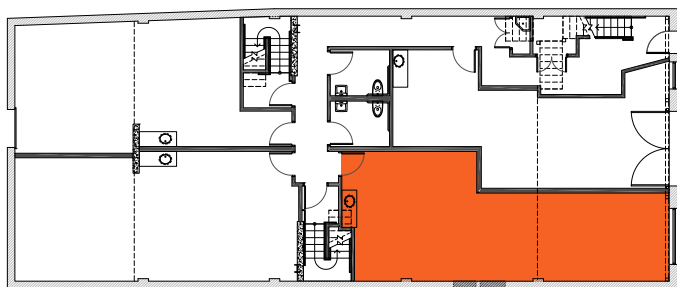

224 Eleventh Street  
San Francisco, CA 94103

Unit #101

UPPER LEVEL

LOWER LEVEL

Unit Features:

- Exposed brick wall
- Double loading doors facing 11th Street
- Original steel window facing 11th Street

489 Sq.Ft.

224 Eleventh Street  
San Francisco, CA 94103

Unit #102

UPPER LEVEL

LOWER LEVEL

Unit Features:

- Exposed brick walls
- Original steel window facing 11th Street

606 Sq.Ft.

224 Eleventh Street  
San Francisco, CA 94103