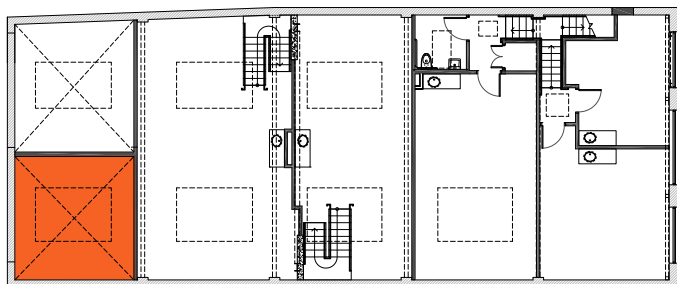

Unit #103

UPPER LEVEL

LOWER LEVEL

Unit Features:

- Exposed brick walls
- 18' ceilings in rear of unit
- Large skylight
- Large rear window

550 Sq.Ft.

224 Eleventh Street  
San Francisco, CA 94103

Unit #104

UPPER LEVEL

LOWER LEVEL

Unit Features:

- Exposed brick walls
- 18' ceilings in rear of unit
- Large skylight

639 Sq.Ft.

224 Eleventh Street  
San Francisco, CA 94103

Unit #106

Unit Features: