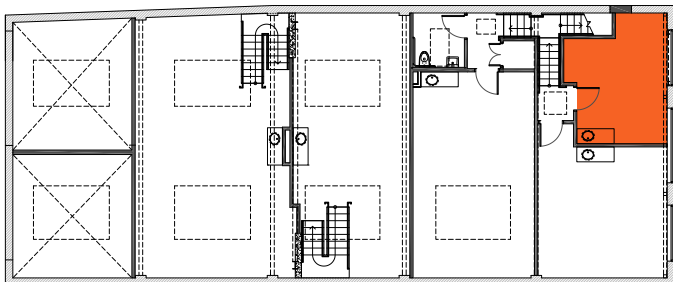

762 Sq.Ft.

UPPER LEVEL

LOWER LEVEL

224 Eleventh Street  
San Francisco, CA 94103

Unit #201

Unit Features:

- Exposed brick walls
- Exposed redwood ceilings
- Large steel windows facing 11th Street

205 Sq.Ft.