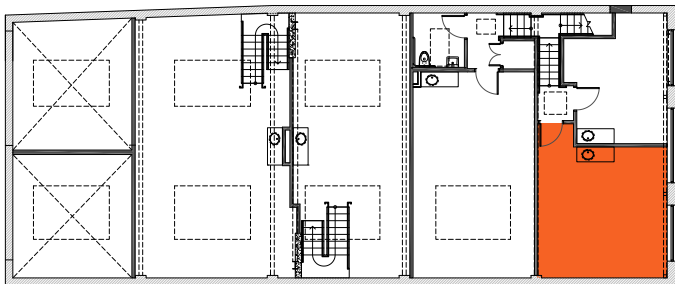

UPPER LEVEL

LOWER LEVEL

224 Eleventh Street  
San Francisco, CA 94103

Unit #202

Unit Features:

- Exposed brick walls
- Exposed redwood ceiling
- Original steel windows facing 11th Street

319 Sq.Ft.

UPPER LEVEL