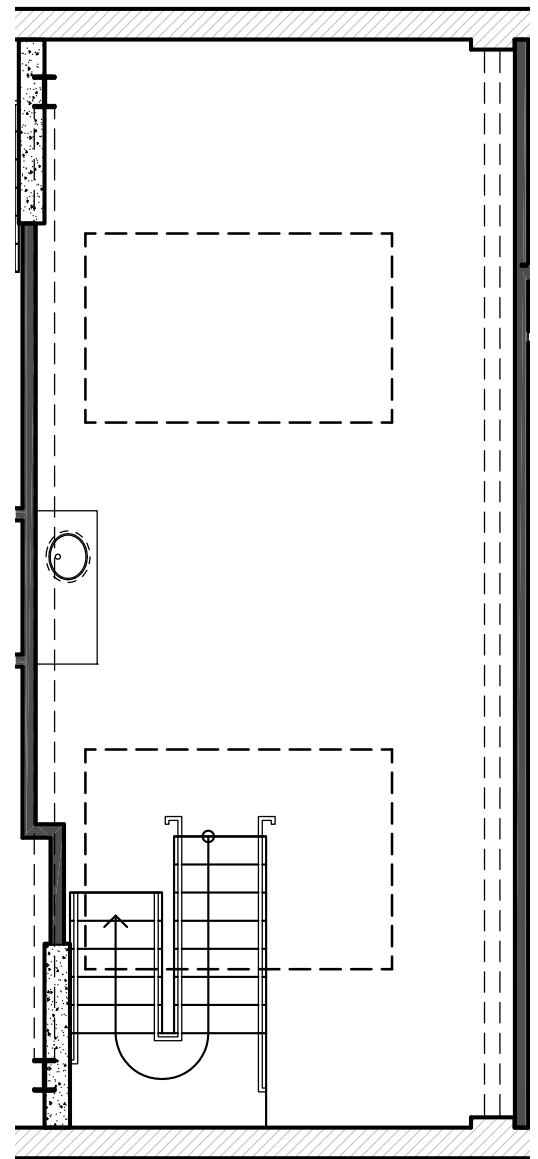

224 Eleventh Street  
San Francisco, CA 94103

Unit #101

UPPER LEVEL

LOWER LEVEL

Unit Features:

- Exposed brick wall
- Double loading doors facing 11th Street
- Original steel window facing 11th Street

489 Sq.Ft.

- Exposed brick walls
- Exposed ceilings
- Two large skylights

562 Sq.Ft.

UPPER LEVEL

LOWER LEVEL

224 Eleventh Street  
San Francisco, CA 94103

Unit #107

Unit Features:

- Exposed brick walls
- Exposed original redwood trusses & ceilings
- Two large skylights