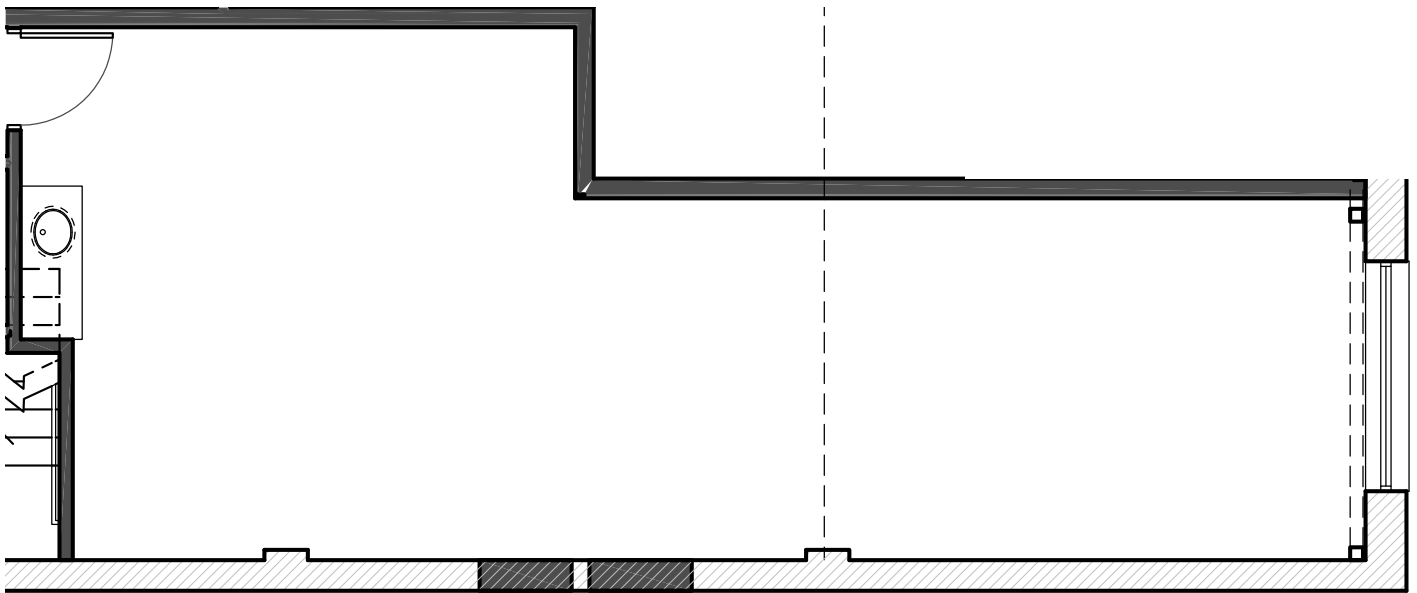

224 Eleventh Street  
San Francisco, CA 94103

Unit #101

UPPER LEVEL

LOWER LEVEL

Unit Features:

- Exposed brick wall
- Double loading doors facing 11th Street
- Original steel window facing 11th Street

489 Sq.Ft.

224 Eleventh Street  
San Francisco, CA 94103

Unit #102

UPPER LEVEL

LOWER LEVEL

Unit Features:

- Exposed brick walls
- Original steel window facing 11th Street

606 Sq.Ft.

224 Eleventh Street  
San Francisco, CA 94103