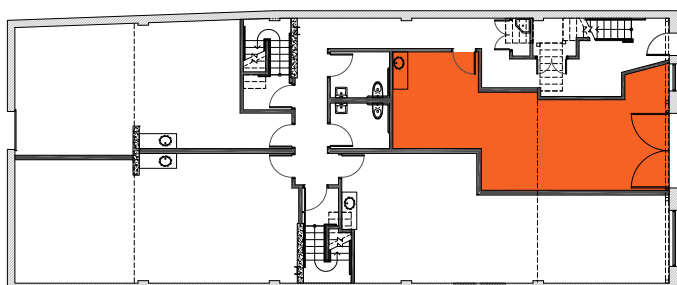

224 Eleventh Street  
San Francisco, CA 94103

Unit #101

UPPER LEVEL

LOWER LEVEL

Unit Features:

- Exposed brick wall
- Double loading doors facing 11th Street
- Original steel window facing 11th Street

489 Sq.Ft.

224 Eleventh Street  
San Francisco, CA 94103

Unit #102

UPPER LEVEL

LOWER LEVEL

Unit Features:

- Exposed brick walls
- Original steel window facing 11th Street

606 Sq.Ft.

224 Eleventh Street  
San Francisco, CA 94103