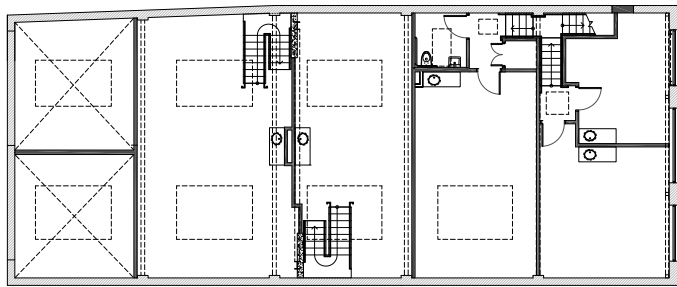

224 Eleventh Street  
San Francisco, CA 94103

Unit #101

UPPER LEVEL

LOWER LEVEL

Unit Features:

- Exposed brick wall
- Double loading doors facing 11th Street
- Original steel window facing 11th Street

489 Sq.Ft.

224 Eleventh Street  
San Francisco, CA 94103

Unit #102

UPPER LEVEL

LOWER LEVEL

Unit Features:

- Exposed brick walls
- Original steel window facing 11th Street

606 Sq.Ft.

224 Eleventh Street  
San Francisco, CA 94103