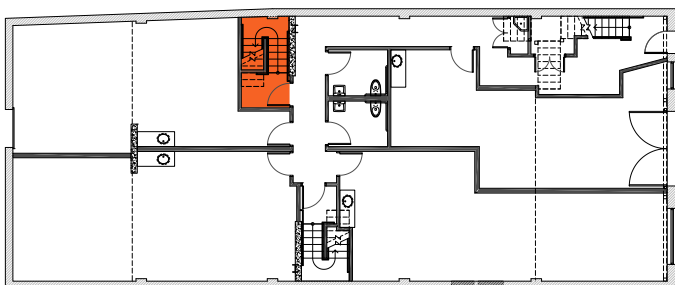

UPPER LEVEL