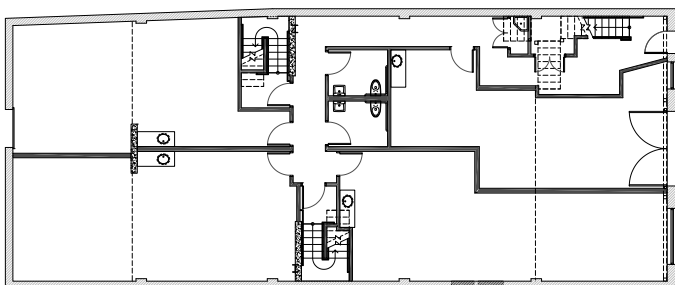

UPPER LEVEL

LOWER LEVEL

224 Eleventh Street  
San Francisco, CA 94103

Unit #202

Unit Features:

- Exposed brick walls
- Exposed redwood ceiling
- Original steel windows facing 11th Street

319 Sq.Ft.

UPPER LEVEL