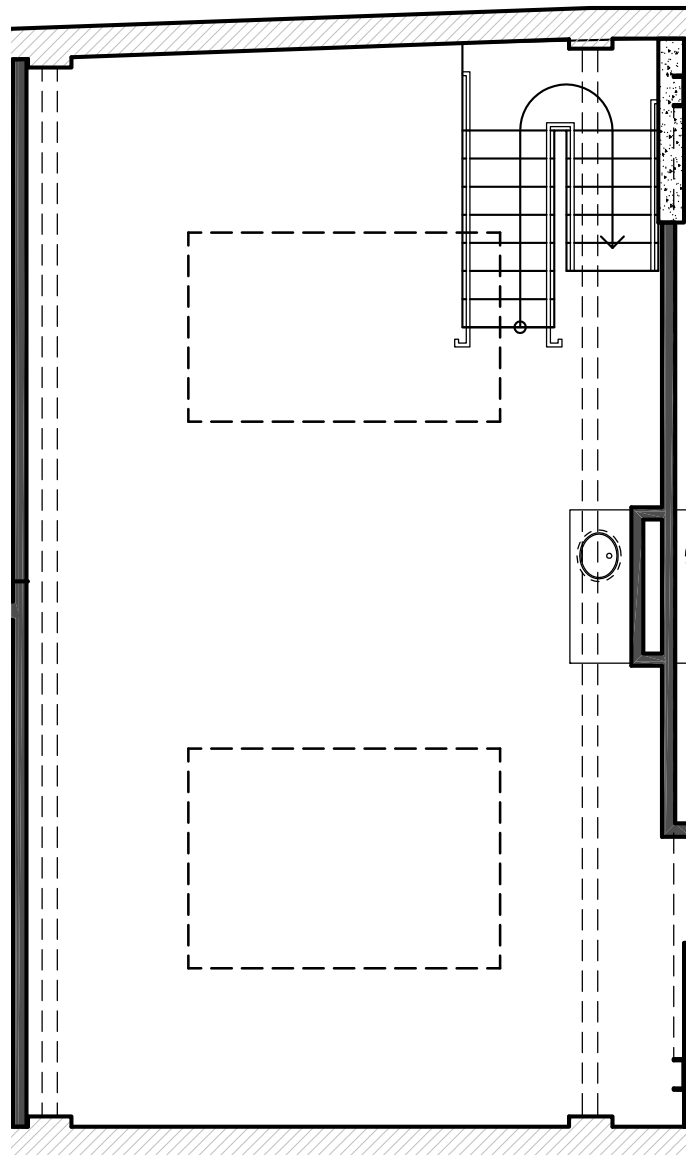

Unit #107

Unit Features:

- Exposed brick walls
- Exposed original redwood trusses & ceilings
- Two large skylights

762 Sq.Ft.