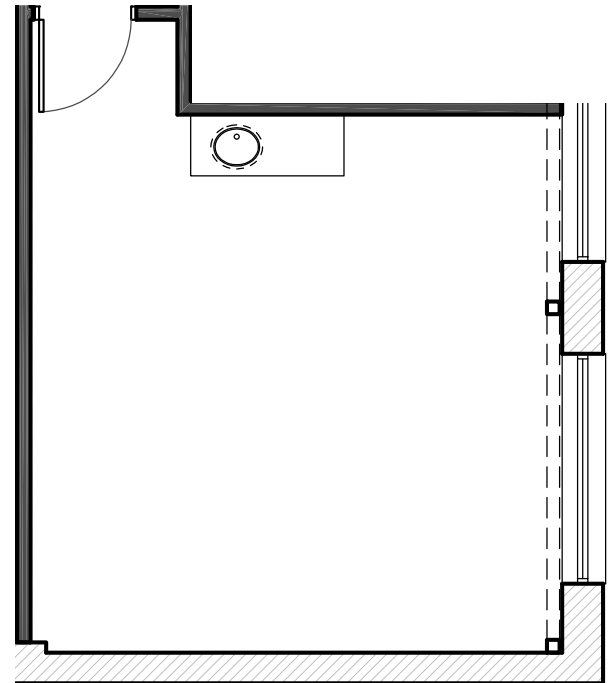

UPPER LEVEL

LOWER LEVEL

224 Eleventh Street  
San Francisco, CA 94103

Unit #202

Unit Features:

- Exposed brick walls
- Exposed redwood ceiling
- Original steel windows facing 11th Street

319 Sq.Ft.

UPPER LEVEL