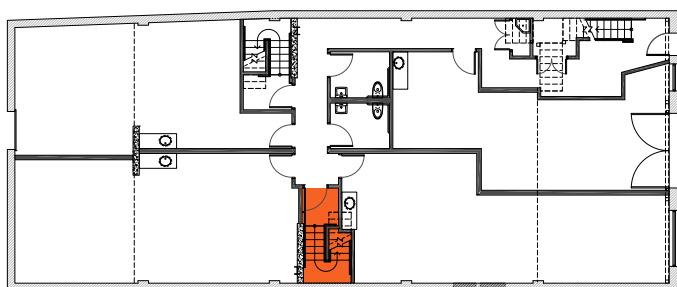

UPPER LEVEL

LOWER LEVEL

Unit Features:

- Exposed brick walls
- 18' ceilings in rear of unit
- Large skylight

639 Sq.Ft.

224 Eleventh Street  
San Francisco, CA 94103

Unit #106

Unit Features:

- Exposed brick walls
- Exposed ceilings
- Two large skylights

562 Sq.Ft.

UPPER LEVEL

LOWER LEVEL

224 Eleventh Street  
San Francisco, CA 94103

Unit #107

Unit Features:

- Exposed brick walls
- Exposed original redwood trusses & ceilings
- Two large skylights