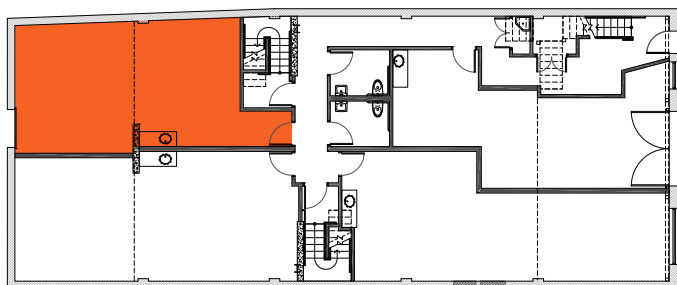

224 Eleventh Street  
San Francisco, CA 94103

Unit #101

UPPER LEVEL

LOWER LEVEL

Unit Features:

- Exposed brick wall
- Double loading doors facing 11th Street
- Original steel window facing 11th Street

489 Sq.Ft.

224 Eleventh Street  
San Francisco, CA 94103

Unit #102

UPPER LEVEL

LOWER LEVEL

Unit Features:

- Exposed brick walls
- Original steel window facing 11th Street

606 Sq.Ft.

224 Eleventh Street  
San Francisco, CA 94103

Unit #103

UPPER LEVEL

LOWER LEVEL

Unit Features:

- Exposed brick walls
- 18' ceilings in rear of unit
- Large skylight
- Large rear window

550 Sq.Ft.

224 Eleventh Street  
San Francisco, CA 94103

Unit #104