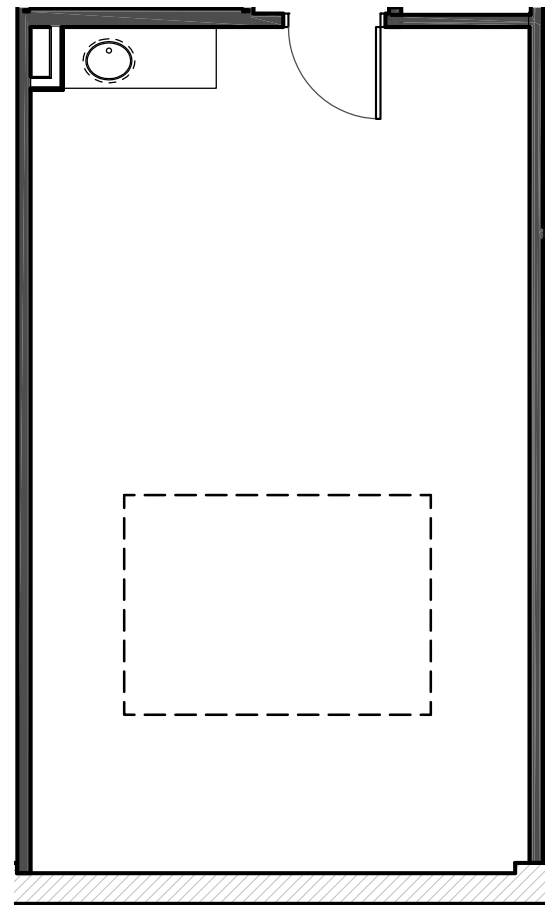

LOWER LEVEL

224 Eleventh Street  
San Francisco, CA 94103

Unit #203

Unit Features:

- Exposed brick wall
- Exposed redwood truss & ceilings
- Large skylight

447 Sq.Ft.

UPPER LEVEL

LOWER LEVEL