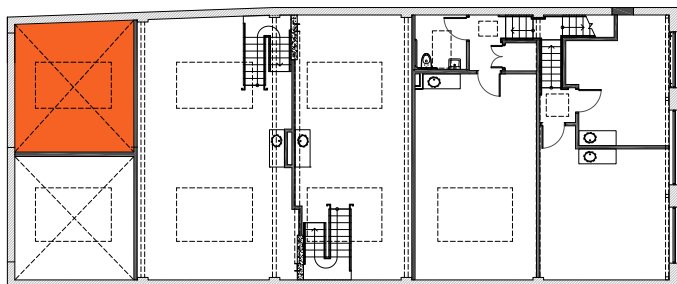

224 Eleventh Street  
San Francisco, CA 94103

Unit #101

UPPER LEVEL

LOWER LEVEL

Unit Features:

- Exposed brick wall
- Double loading doors facing 11th Street
- Original steel window facing 11th Street

489 Sq.Ft.

224 Eleventh Street  
San Francisco, CA 94103

Unit #102

UPPER LEVEL

LOWER LEVEL

Unit Features:

- Exposed brick walls
- Original steel window facing 11th Street

606 Sq.Ft.

224 Eleventh Street  
San Francisco, CA 94103

Unit #103

UPPER LEVEL

LOWER LEVEL

Unit Features:

- Exposed brick walls
- 18' ceilings in rear of unit
- Large skylight
- Large rear window

550 Sq.Ft.

224 Eleventh Street  
San Francisco, CA 94103

Unit #104