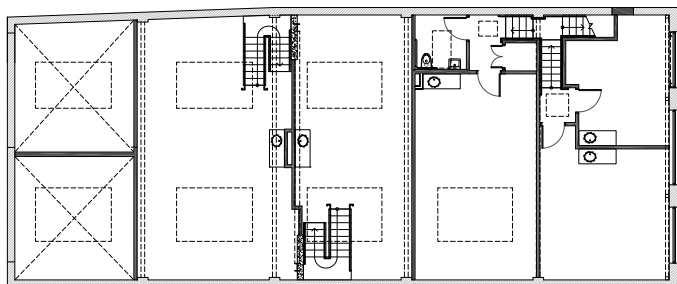

224 Eleventh Street  
San Francisco, CA 94103

Unit #101

UPPER LEVEL

LOWER LEVEL

Unit Features:

- Exposed brick wall
- Double loading doors facing 11th Street
- Original steel window facing 11th Street

489 Sq.Ft.

224 Eleventh Street  
San Francisco, CA 94103

Unit #102

UPPER LEVEL

LOWER LEVEL

Unit Features:

- Exposed brick walls
- Original steel window facing 11th Street

606 Sq.Ft.

224 Eleventh Street  
San Francisco, CA 94103