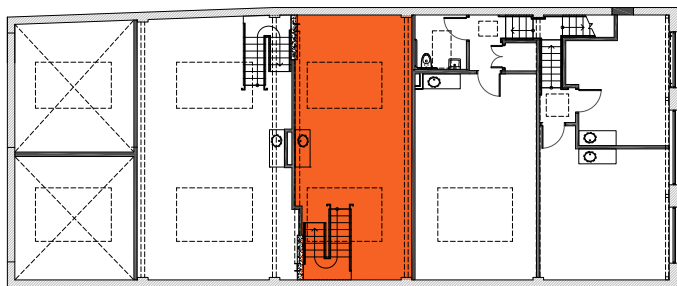

UPPER LEVEL

LOWER LEVEL

Unit Features:

- Exposed brick walls
- 18' ceilings in rear of unit
- Large skylight

639 Sq.Ft.

224 Eleventh Street  
San Francisco, CA 94103

Unit #106

Unit Features:

- Exposed brick walls
- Exposed ceilings
- Two large skylights

562 Sq.Ft.

UPPER LEVEL

LOWER LEVEL

224 Eleventh Street  
San Francisco, CA 94103

Unit #107

Unit Features:

- Exposed brick walls
- Exposed original redwood trusses & ceilings
- Two large skylights