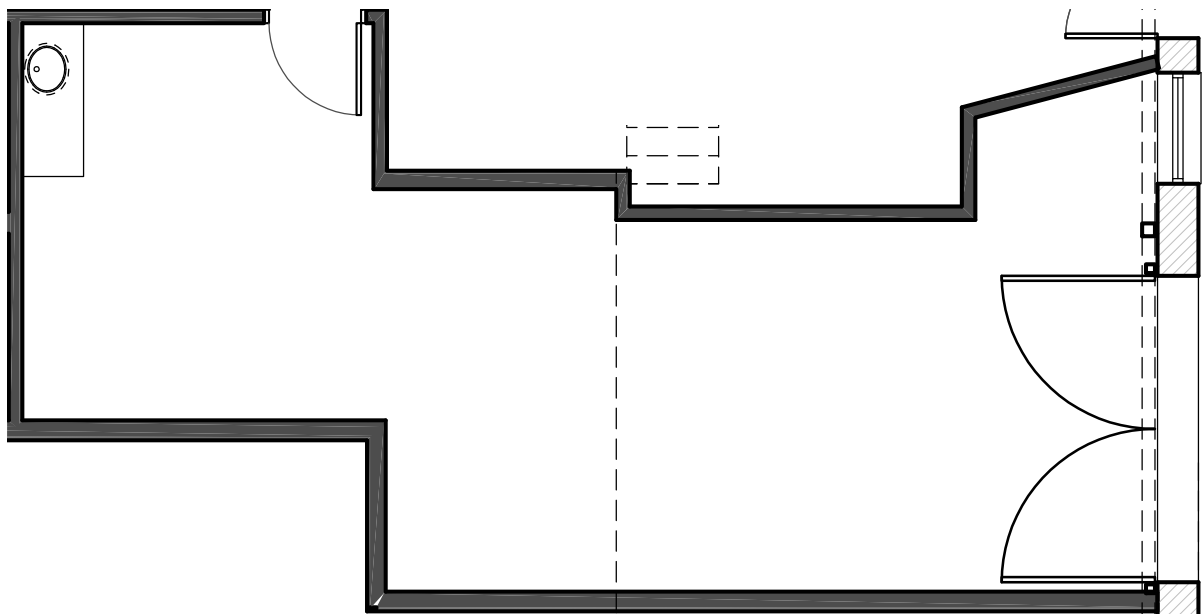

224 Eleventh Street  
San Francisco, CA 94103

Unit #101

UPPER LEVEL

LOWER LEVEL

Unit Features:

- Exposed brick wall
- Double loading doors facing 11th Street
- Original steel window facing 11th Street

489 Sq.Ft.

224 Eleventh Street  
San Francisco, CA 94103

Unit #102

UPPER LEVEL

LOWER LEVEL

Unit Features:

- Exposed brick walls
- Original steel window facing 11th Street

606 Sq.Ft.

224 Eleventh Street  
San Francisco, CA 94103