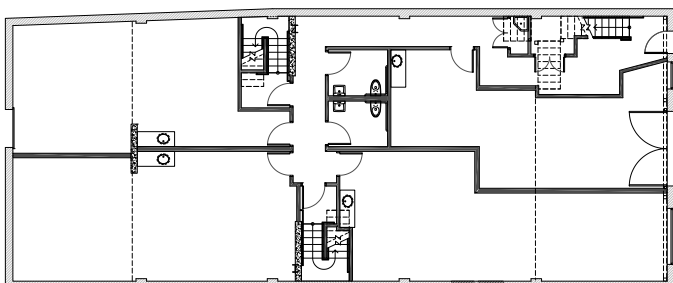

UPPER LEVEL