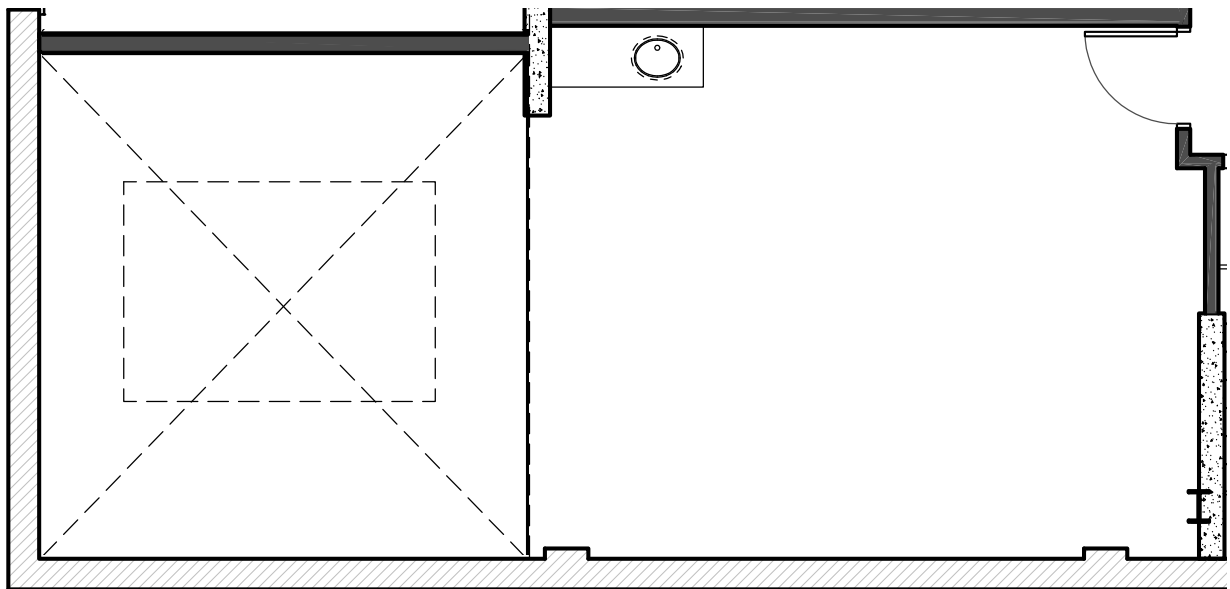

Unit #103

UPPER LEVEL

LOWER LEVEL

Unit Features:

- Exposed brick walls
- 18' ceilings in rear of unit
- Large skylight
- Large rear window

550 Sq.Ft.

224 Eleventh Street  
San Francisco, CA 94103

Unit #104