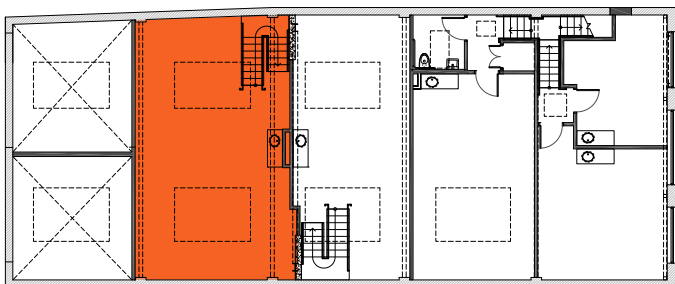

Unit #107

Unit Features:

- Exposed brick walls
- Exposed original redwood trusses & ceilings
- Two large skylights

762 Sq.Ft.