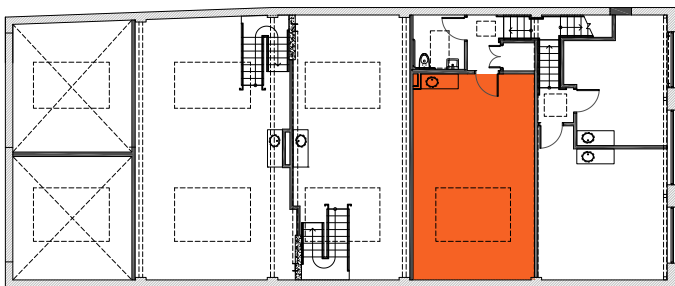

LOWER LEVEL

224 Eleventh Street  
San Francisco, CA 94103

Unit #203

Unit Features:

- Exposed brick wall
- Exposed redwood truss & ceilings
- Large skylight

447 Sq.Ft.

UPPER LEVEL

LOWER LEVEL